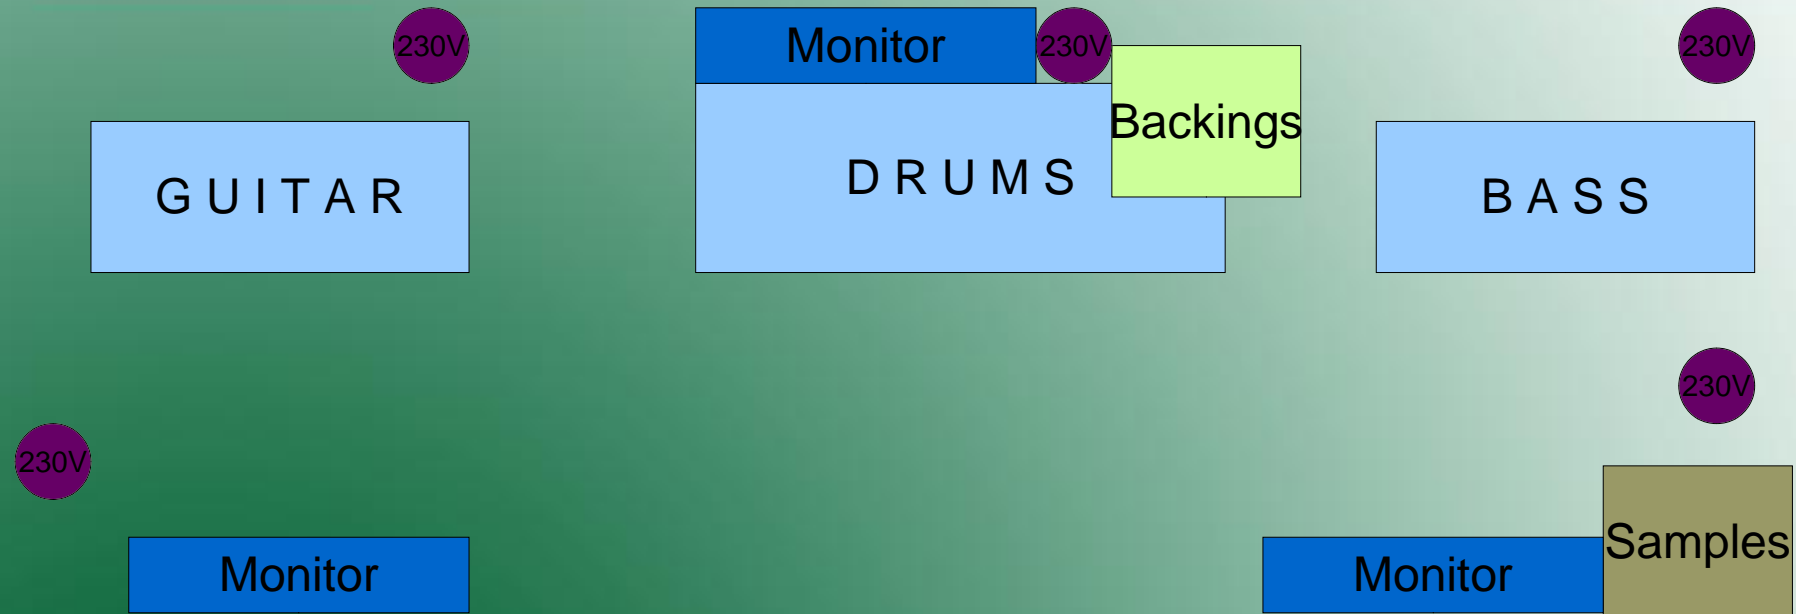

SUNTRIGGER

Guitar: e906

Drums: OH 2 x C1000
BassDr D112
Snare SM57
HH C 1000
Toms 3 x MD 421

Backings: Stereo

Bass: RE20

Samples: Stereo